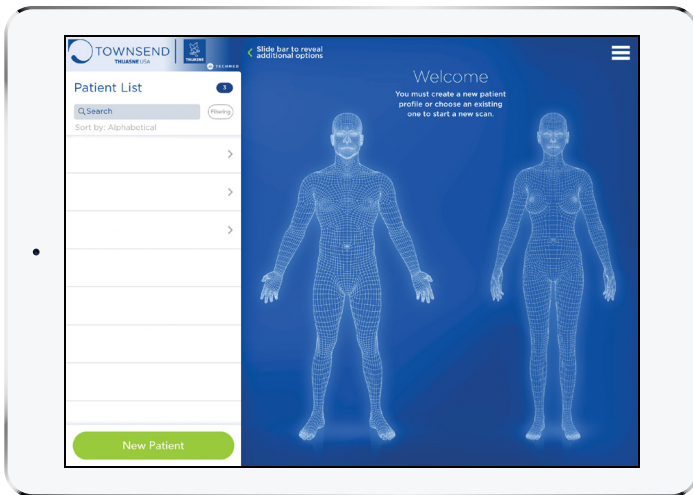

THUASNE

Thuasne USA 3D Scanning

Scan for your custom braces
in under 60 seconds

Thuasne USA 3D Scanning

- TechMed 3d technology (Industry Standard)
- Precise 3D scans in seconds
- Quicker turn-around times
- Consistent Quality
- Thousands of Optimal Scans received
- Lightweight & easy to use
- No charge for file conversion (Thuasne USA Only)
- All extremities
- Files Stored in perpetuity (Forever!!!)

Optimal Scanning Positions

Hinged AFO – 90° @ Ankle, 90° @ Knee, 90° @ hip

Non-Hinged AFO – 90° TKA/ Weight Line & 7° Tibial Inclination

KO – Leg fully extended, foot dorsi flexed

Tips & Info

- Purchase App Thuasne 3D in the App store on your apple device (it's FREE)
- All files are sent to escan@thuasneusa.com
- You must designate this your "email recipient" in the settings within the App
- "Scan Box Placement Strategy" within App should be set to "Automatic" for KO & AFO purposes
- You must elevate the leg or angle of the footplate while taking scan (Thuasne USA Scanning Platform)
- "Scan Box Adjustment" option allows you to capture a scan from a vertical or horizontal view
- Attach Detailed Notes & Pictures
- If you mess up, don't be afraid to start over and try again
- Send us multiple scans if you like, we will pick the best one (no extra charge)
- Scanning Maximum Circumference Capability is 35"